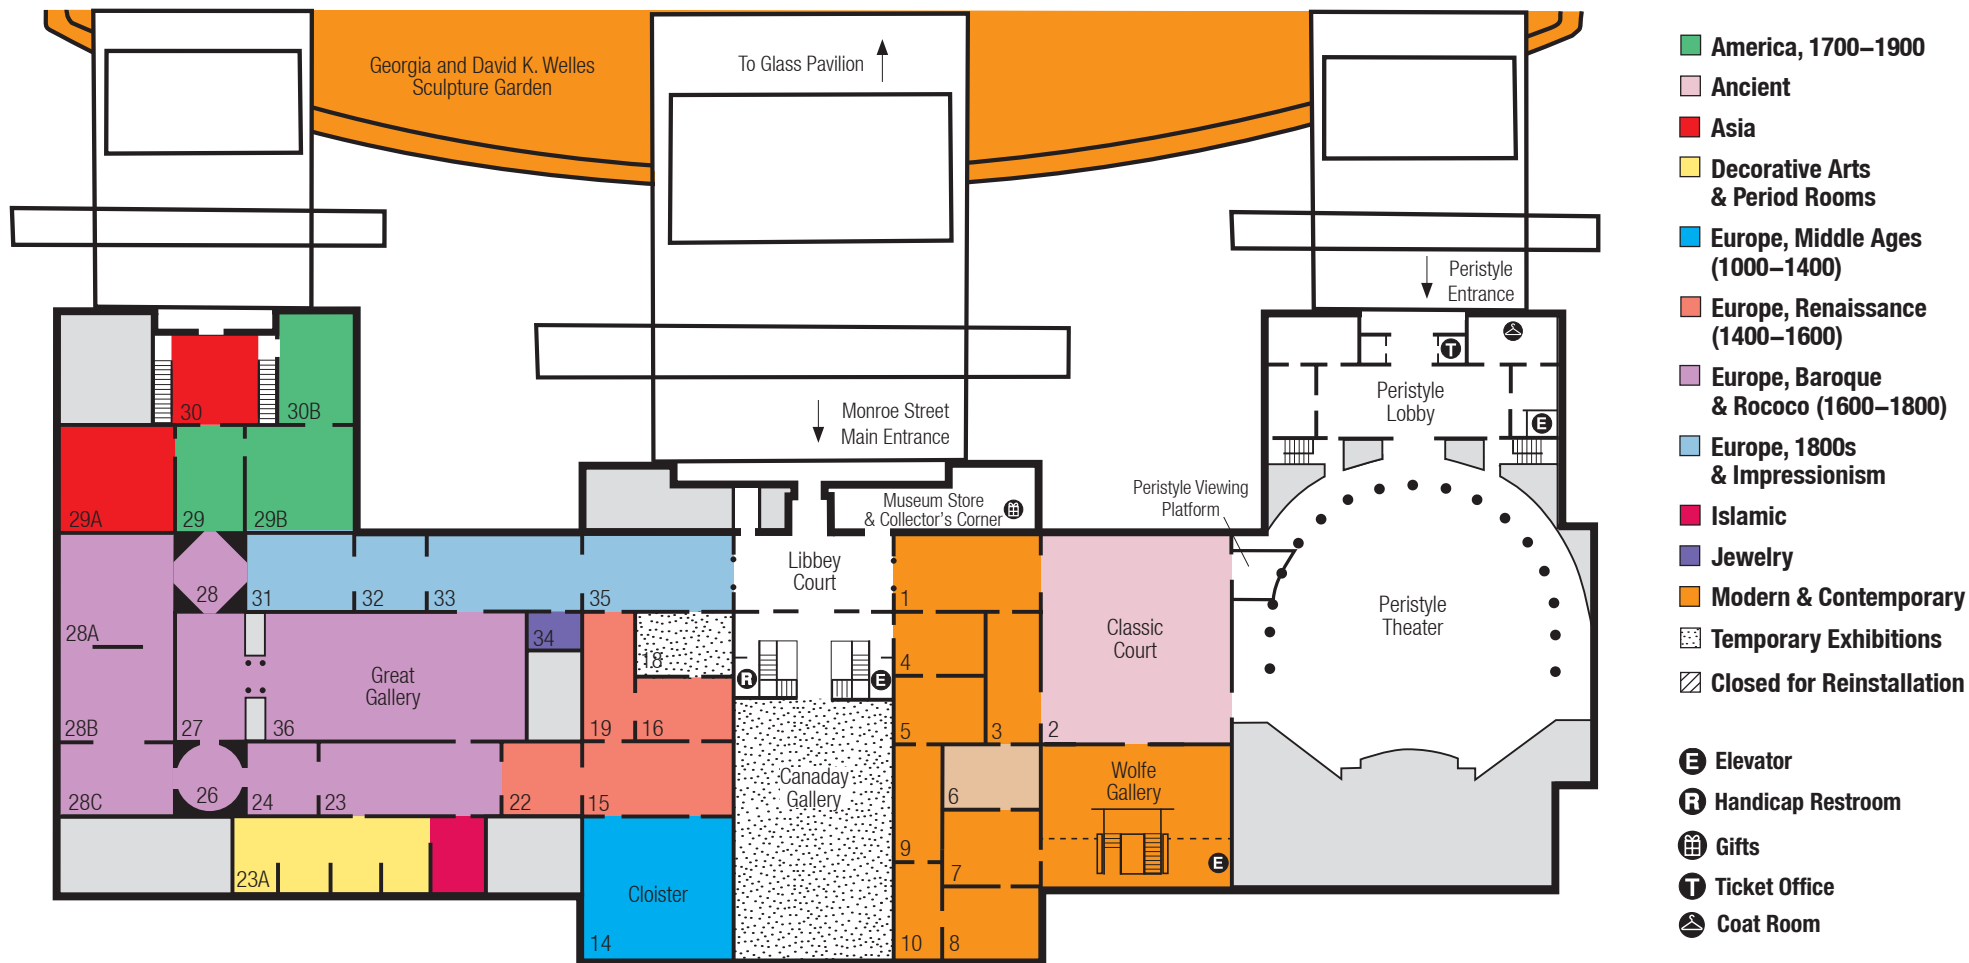

Main Museum | Upper Level

Good News! The Toledo Museum of Art is free to all thanks to our generous members and donors. Become a member today at any Information Desk and receive free parking and many other benefits.

Main Museum | Lower Level

PLEASE REMEMBER:

- To avoid damage, maintain a distance of 24 inches from works of art and cases.
- Leave backpacks, umbrellas, and other bulky items with an entrance guard or in a coat room locker.
- For the safety of our collection, do not eat, drink, or chew gum in the galleries.
- Non-flash photography is welcome, except in galleries with special exhibitions.
- Except for designated smoking areas, the Museum campus is tobacco-free.
- Wheelchairs and strollers are welcome at the Museum, but must be under the control of an adult at all times. Infant backpacks/carriers are not allowed in the galleries.
- With the exception of assistance animals, pets are not allowed in the Museum.
- When writing or sketching in the galleries, please use pencils only. Other media may be approved by our Registrar.

- Information & Membership
- Food & Beverages
- Coat Room
- Wheelchair Access
- Restrooms
- Handicap Restroom
- Elevator
- First Aid
- Ticket Office
- Modern & Contemporary
- Works on Paper
- Temporary Exhibitions