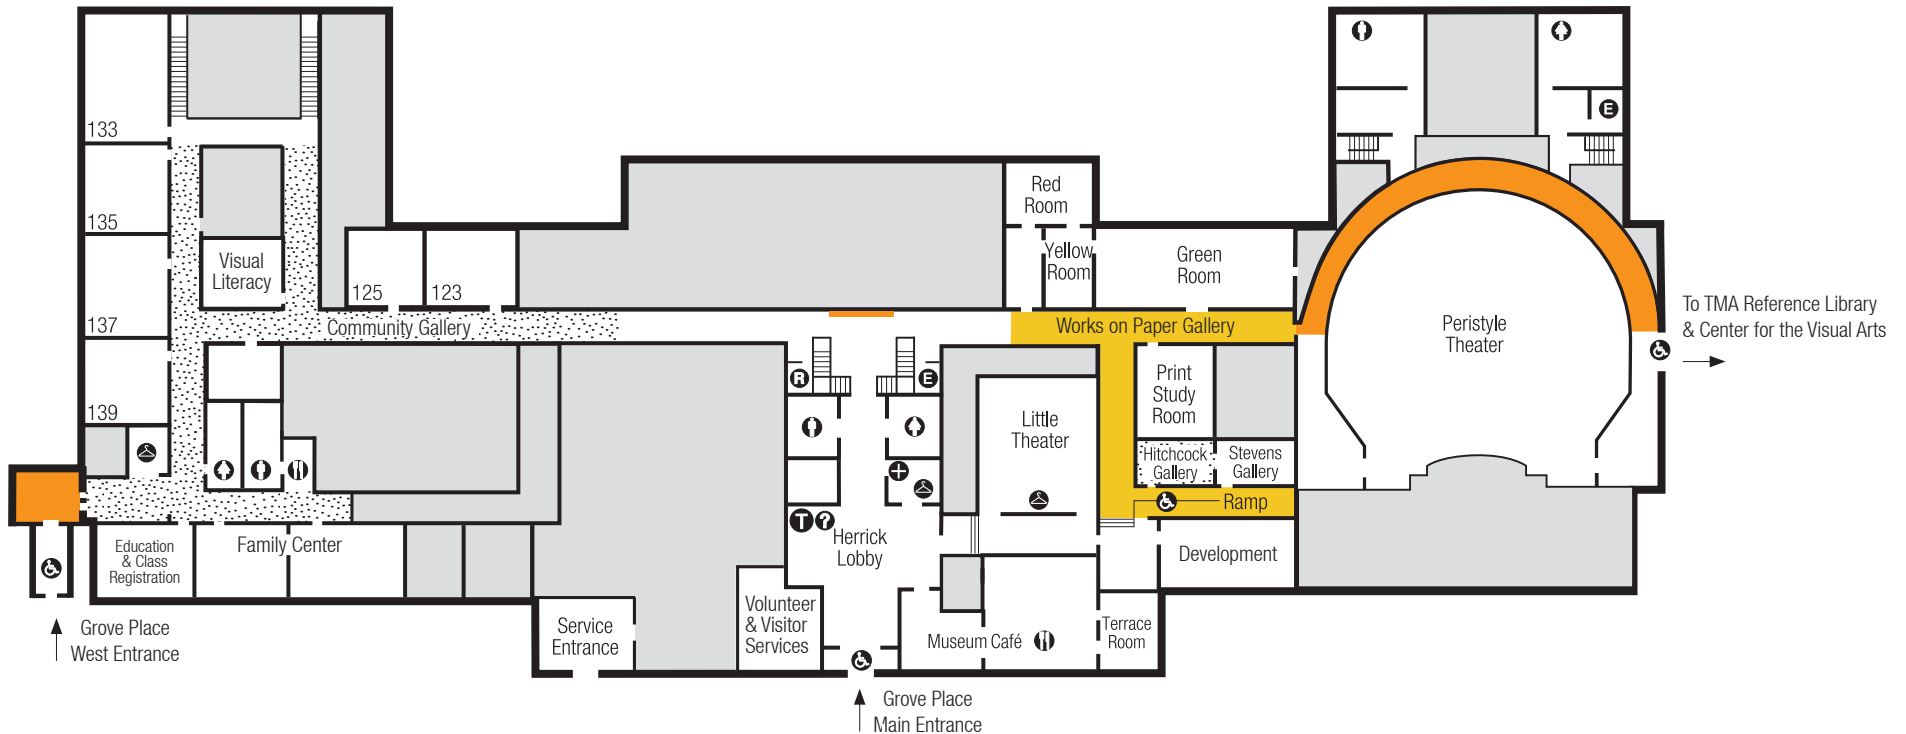

Main Museum | Upper Level

Good News! The Toledo Museum of Art is free to all thanks to our generous members and donors. Become a member today at any Information Desk and receive free parking and many other benefits.

Main Museum | Lower Level

PLEASE REMEMBER:

- To avoid damage, maintain a distance of 24 inches from works of art and cases.
- Leave backpacks, umbrellas, and other bulky items with an entrance guard or in a coat room locker.
- For the safety of our collection, do not eat, drink, or chew gum in the galleries.
- Non-flash photography is welcome, except in galleries with special exhibitions.
- Except for designated smoking areas, the Museum campus is tobacco-free.
- Wheelchairs and strollers are welcome at the Museum, but must be under the control of an adult at all times. Infant backpacks/carriers are not allowed in the galleries.
- With the exception of assistance animals, pets are not allowed in the Museum.
- When writing or sketching in the galleries, please use pencils only. Other media may be approved by our Registrar.

- Information & Membership
- Food & Beverages
- Coat Room
- Wheelchair Access
- Restrooms
- Handicap Restroom
- Elevator
- First Aid
- Ticket Office
- Modern & Contemporary
- Works on Paper
- Temporary Exhibitions