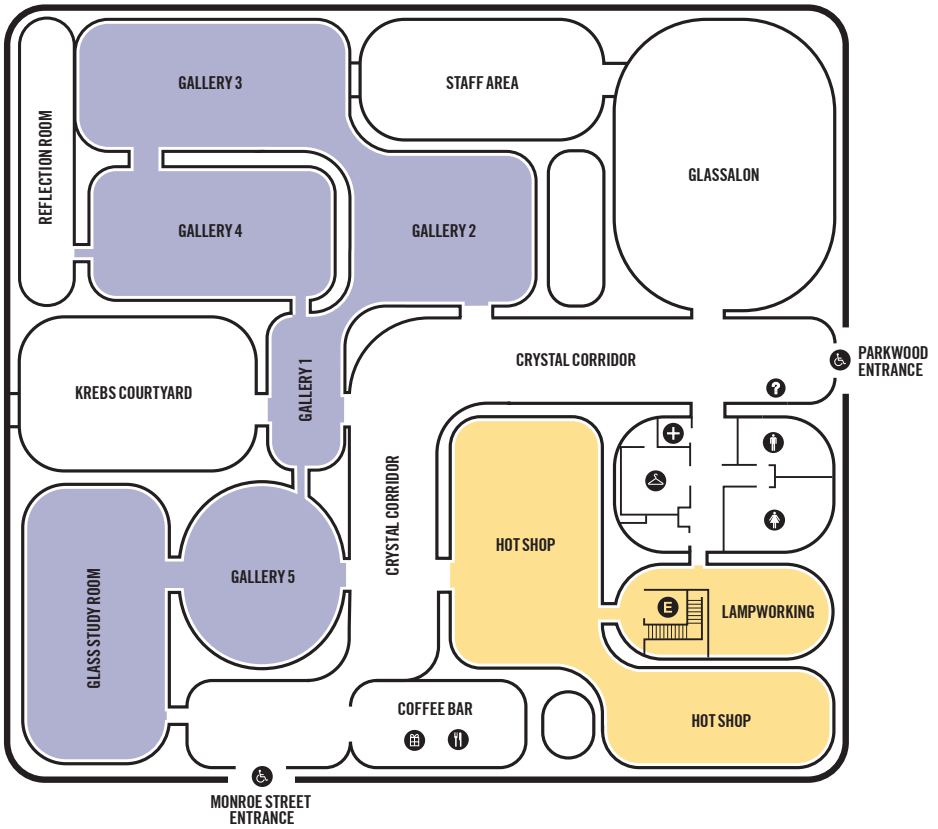

-  Coat Room
-  Elevator
-  First Aid & Wellness Room
-  Food & Beverages
-  Gift Shop
-  Information & Membership
-  Restrooms
-  Wheelchair Access

GLASS GALLERIES

HOT SHOP

MAIN LEVEL

GLASS PAVILION

Free Glassblowing Demonstrations
Daily

Hands-on Glass Experiences
Available in hour-long sessions or more intensive classes. Visit toledomuseum.org for details.