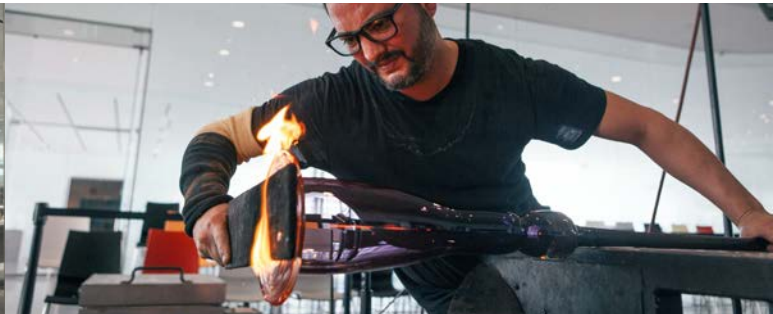

HOT SHOP

MAIN LEVEL

GLASS PAVILION

Free Glassblowing Demonstrations
Daily

Hands-on Glass Experiences
Available in hour-long sessions or more intensive classes. Visit toledomuseum.org for details.