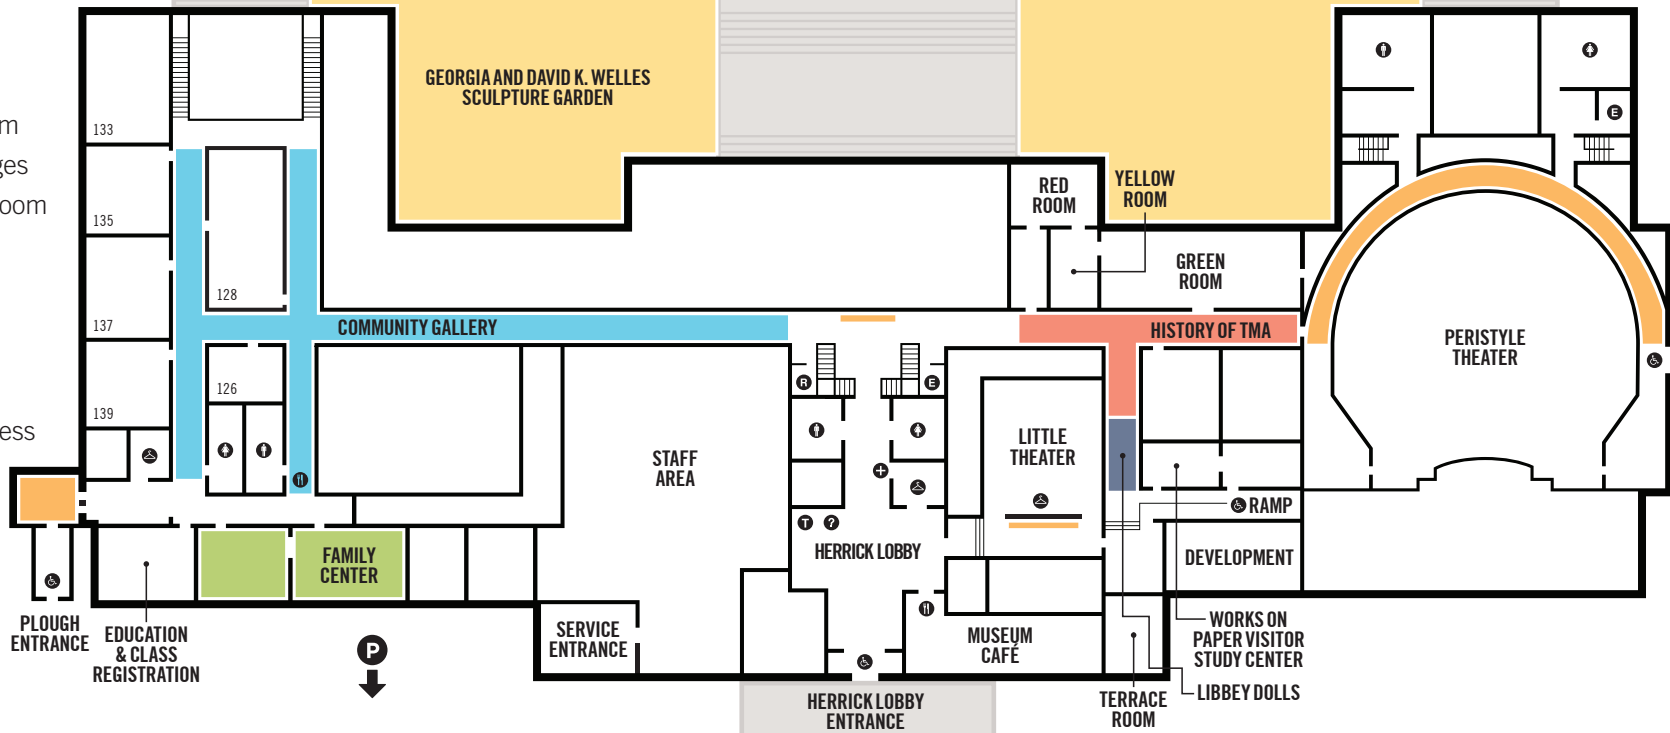

-  Coat Room
-  Elevator
-  First Aid & Wellness Room
-  Food & Beverages
-  Handicap Restroom
-  Information & Membership
-  Parking
-  Restrooms
-  Ticket Office
-  Wheelchair Access

MODERN & CONTEMPORARY

HISTORY OF TMA

LOWER LEVEL

MAIN MUSEUM

FAMILY CENTER: FREE hands-on activities

Hours

| | |
|--------------------|------------------|
| Tuesday & Thursday | 10 A.M.–3 P.M. |
| Friday | 3:30 P.M.–8 P.M. |
| Saturday & Sunday | NOON–5 P.M. |