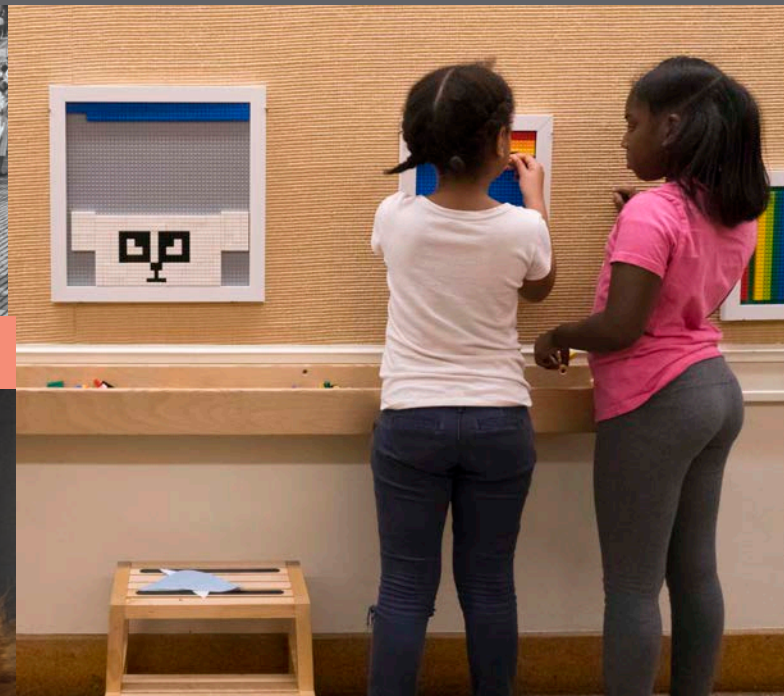

-  Coat Room
-  Elevator
-  First Aid & Wellness Room
-  Food & Beverages
-  Handicap Restroom
-  Information & Membership
-  Parking
-  Restrooms
-  Ticket Office
-  Wheelchair Access

MODERN & CONTEMPORARY

HISTORY OF TMA

LOWER LEVEL

MAIN MUSEUM

FAMILY CENTER: FREE hands-on activities

Hours

| | |
|--------------------|------------------|
| Tuesday & Thursday | 10 A.M.–3 P.M. |
| Friday | 3:30 P.M.–8 P.M. |
| Saturday & Sunday | NOON–5 P.M. |