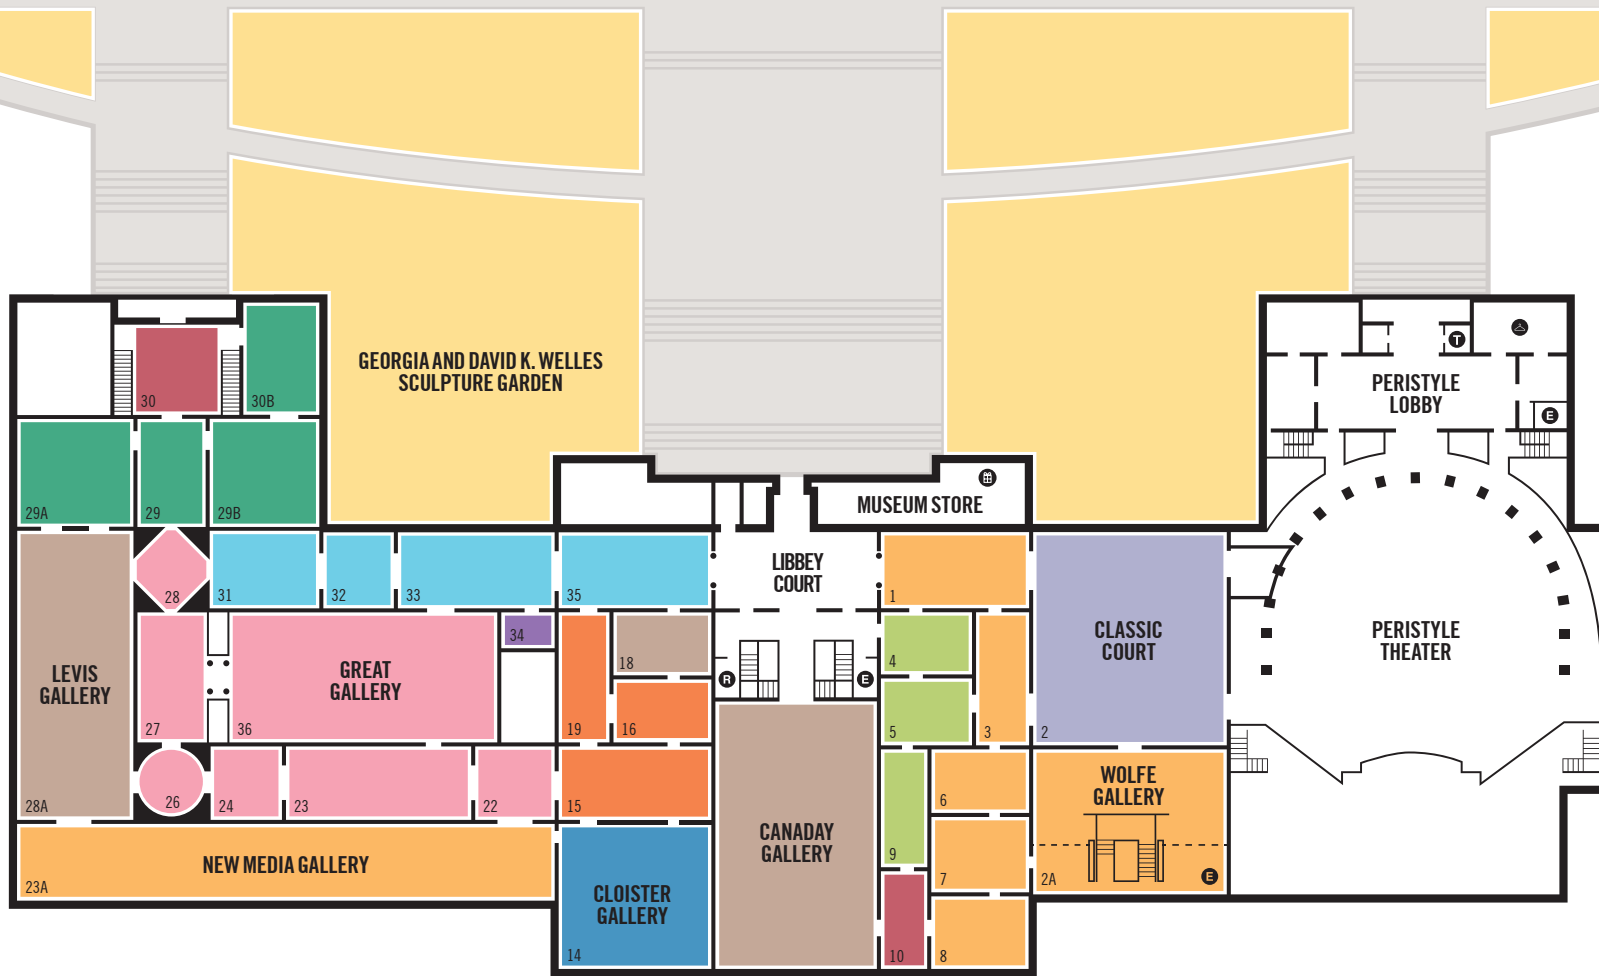

-  Coat Room
-  Elevator
-  Gift Shop
-  Handicap Restroom
-  Ticket Office

TEMPORARY EXHIBITION

SCULPTURE GARDEN

AMERICAN, 1600–1900

EUROPE, RENAISSANCE, 1400–1600

JEWELRY

ASIA

ANCIENT

**UPPER LEVEL**

**MAIN MUSEUM**

EUROPE, 1800s & IMPRESSIONISM

EUROPE, BAROQUE & ROCOCO, 1600–1800

EUROPE, MIDDLE AGES, 1000–1400

SPEAKING VISUAL

MODERN & CONTEMPORARY